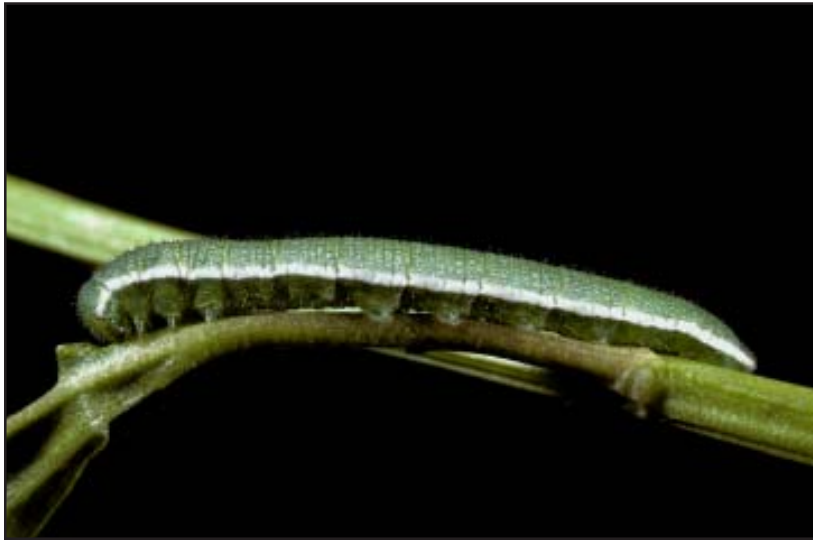

## PIERIDAE

### *ANTHOCARIS SARA* - SARA ORANGETIP

**CATERPILLAR** Two tones of green, dorsally light green ventrally dark green, separated by a white lateral band. Head green.

**ADULT** Wingspan 4.0 centimeters. Forewings white with a black discal bar and a red-orange subapical patch. Hindwings white with marginal brown-black markings.

**ECOLOGY** Caterpillars are common; feed on Brassicaceae, particularly rockcress and tumbled mustard, during spring. Adults are diurnal; fly in spring. Found in wet forests, subalpine meadows, and sagebrush rangelands; widely distributed in western North America.

## PIERIDAE

PINE WHITE - *NEOPHASIA MENAPIA*

**CATERPILLAR** Dark velvet green over entire body; subdorsal cream-white longitudinal line; a sublateral white line may be present. Head green.

**ADULT** Wingspan 4.5 centimeters. Forewings white with a curved black discal bar and black apical patch with white spots. Hindwings white, immaculate.