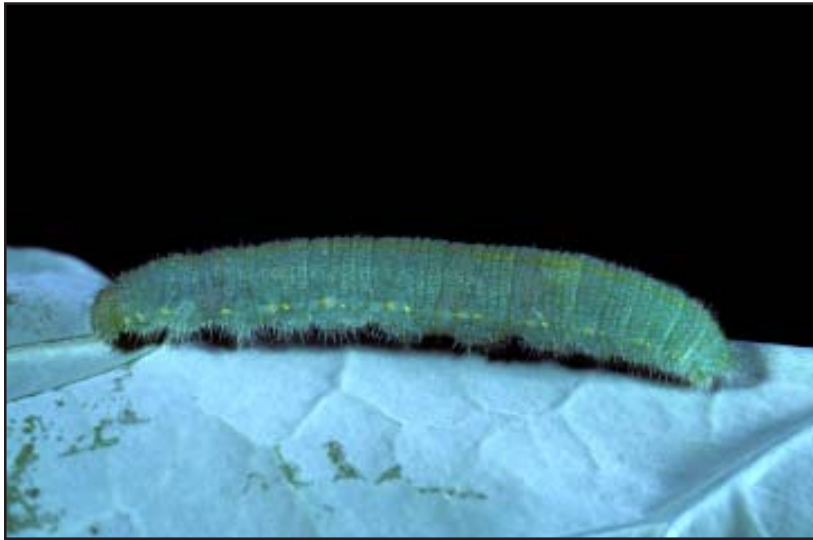

### *ANTHOCARIS SARA* - SARA ORANGETIP

**CATERPILLAR** Two tones of green, dorsally light green ventrally dark green, separated by a white lateral band. Head green.

**ADULT** Wingspan 4.0 centimeters. Forewings white with a black discal bar and a red-orange subapical patch. Hindwings white with marginal brown-black markings.

## PIERIDAE

PINE WHITE - *NEOPHASIA MENAPIA*

**CATERPILLAR** Dark velvet green over entire body; subdorsal cream-white longitudinal line; a sublateral white line may be present. Head green.

**ADULT** Wingspan 4.5 centimeters. Forewings white with a curved black discal bar and black apical patch with white spots. Hindwings white, immaculate.

**ECOLOGY** The pine white is the most abundant butterfly in mixed Douglas-fir/western hemlock forests. Caterpillars are very common but normally not encountered, because they occur in the higher reaches of the forest canopy; feed on conifers, such as Douglas-fir and pines, during late spring. Adults are diurnal; fly in late summer. Found in coniferous forests; widely distributed in western North America.

### *PIERIS RAPAE* - CABBAGE WHITE

**CATERPILLAR** Velvet green appearance over entire body with a middorsal yellow longitudinal line and a broken yellow lateral line.

**ADULT** Wingspan 4.2 centimeters. Forewings white with two black median spots and a black apical patch. Hindwings white; each hindwing has a marginal black spot.