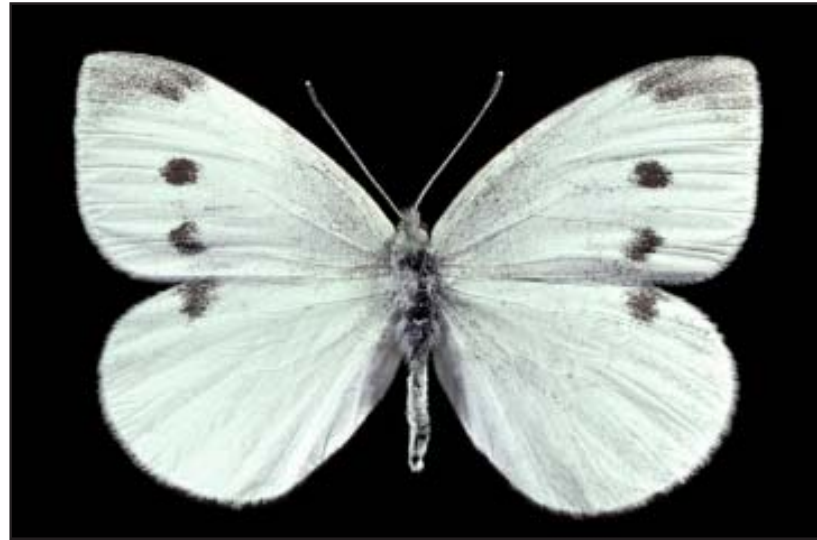

PIERIDAE

PIERIS RAPAE - CABBAGE WHITE

CATERPILLAR Velvet green appearance over entire body with a middorsal yellow longitudinal line and a broken yellow lateral line.

ADULT Wingspan 4.2 centimeters. Forewings white with two black median spots and a black apical patch. Hindwings white; each hindwing has a marginal black spot.

ECOLOGY This species is an exotic pest of vegetable crops. Caterpillars are very common; feed on Brassicaceae during spring and summer. Adults are diurnal; fly from early spring to fall. Found in agricultural and urban areas; widely distributed in western North America.