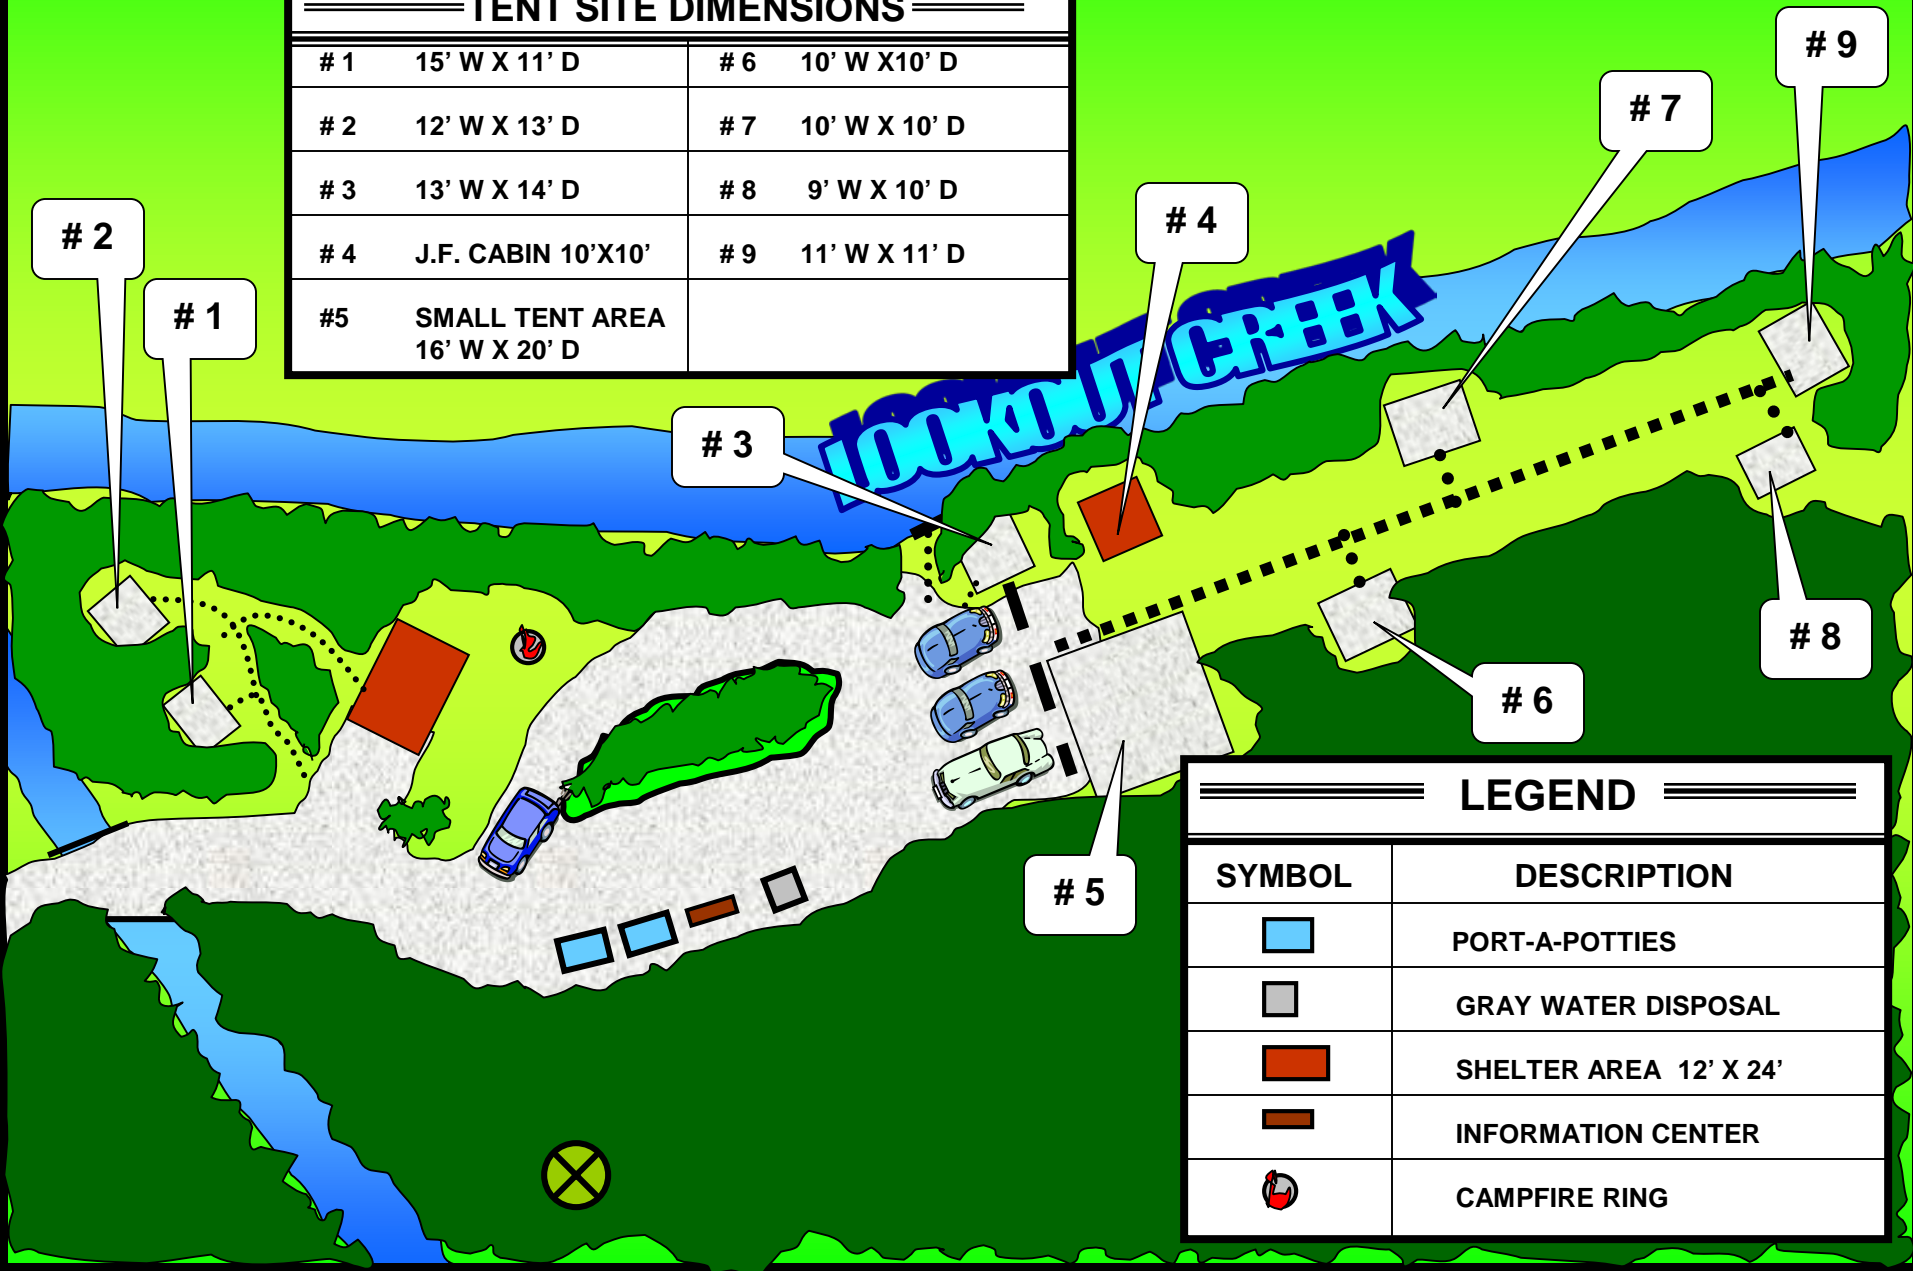

# LOOKOUT RESEARCH CAMP

TENT SITE DIMENSIONS			
# 1	15' W X 11' D	# 6	10' W X 10' D
# 2	12' W X 13' D	# 7	10' W X 10' D
# 3	13' W X 14' D	# 8	9' W X 10' D
# 4	J.F. CABIN 10'X10'	# 9	11' W X 11' D
# 5	SMALL TENT AREA 16' W X 20' D		

LEGEND	
SYMBOL	DESCRIPTION
	PORT-A-POTTIES
	GRAY WATER DISPOSAL
	SHELTER AREA 12' X 24'
	INFORMATION CENTER
	CAMPFIRE RING